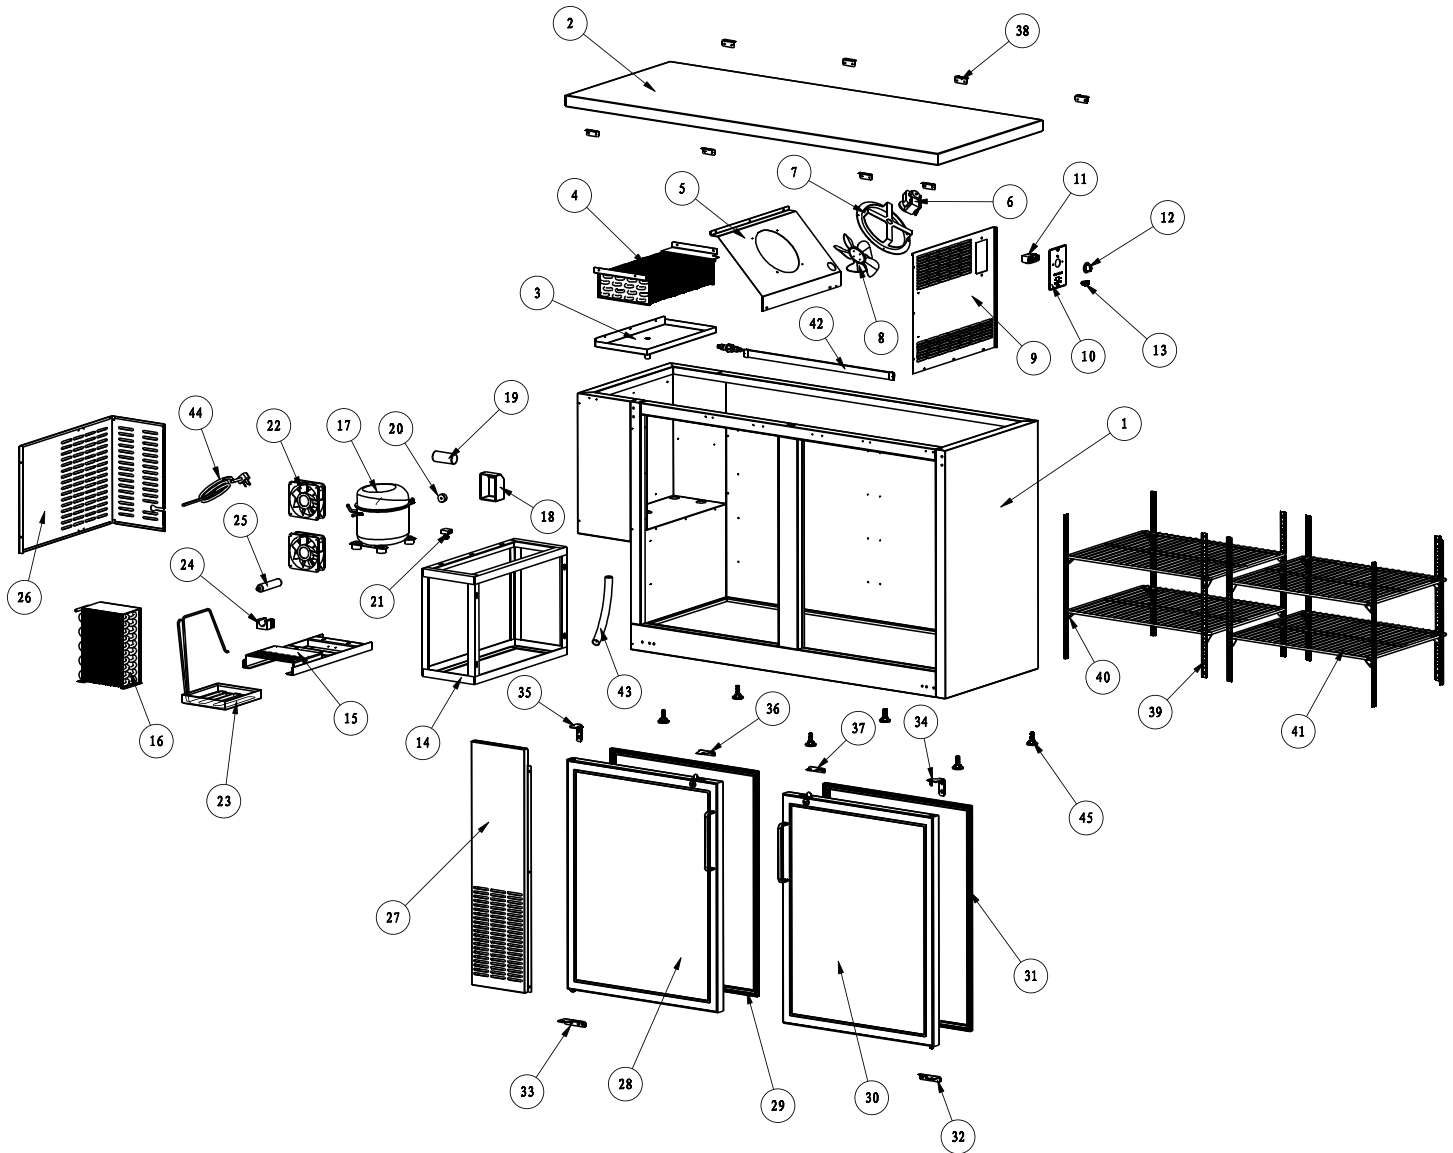

Parts Breakdown

Model BB-CN-0012-S 37547

Parts Breakdown

Model BB-CN-0012-S 37547

Item No.	Description	Position	Item No.	Description	Position	Item No.	Description	Position
37682	Top Board for 37547	2	37699	Compressor Unit Installation Board for 37547	15	37728	Bottom Right Hinge for Solid Door for 37547	32
37685	Inner Drain Pan for 37547	3	37700	Condenser for 37547	16	37730	Bottom Left Hinge for Solid Door for 37547	33
37686	Evaporator for 37547	4	37701	Wiring Box for 37547	18	37731	Upper Right Hinge for 37547	34
37687	Fan Motor Installation Panel for 37547	5	37702	Start Capacitor for 37547	19	37732	Upper Left Hinge for 37547	35
37688	Evaporator Fan Motor for 37547	6	37703	Overload Protector for 37547	20	37733	Plate of Lock for Left Door for 37547	36
37689	Evaporator Fan Motor Holder for 37547	7	37704	Starter for 37547	21	37734	Plate of Lock for Right Door for 37547	37
37690	Blade of Evaporator Fan Motor for 37547	8	37705	Condenser Fan Motor for 37547	22	37735	Fixed Block for Worktop for 37547	38
37691	Evaporator Cover for 37547	9	37706	Outer Drain Pan for 37547	23	37736	K Strip - 4 Holes for 37547	39
37693	Temperature Control Panel for 37547	10	37707	Lateral Cover of Machine Room for 37547	26	37737	Shelf for 37547	41
27090	Mechanical Thermostat for 37547	11M	37708	Front Cover of Machine Room for 37547	27	37741	LED Light for 37547	42
37696	Temperature Control Knob for 37547	12	37710	Left Solid Door for 37547	28	28236	Screw Feet for 37547	45
37697	Light Switch for 37547	13	37716	Solid Door Gasket for 37547	29	78353	Door Handle for 37547	46
37698	Frame for Machine Room for 37547	14	37722	Right Solid Door for 37547	30	78354	Door Handle Plastic Gasket for 37547	47